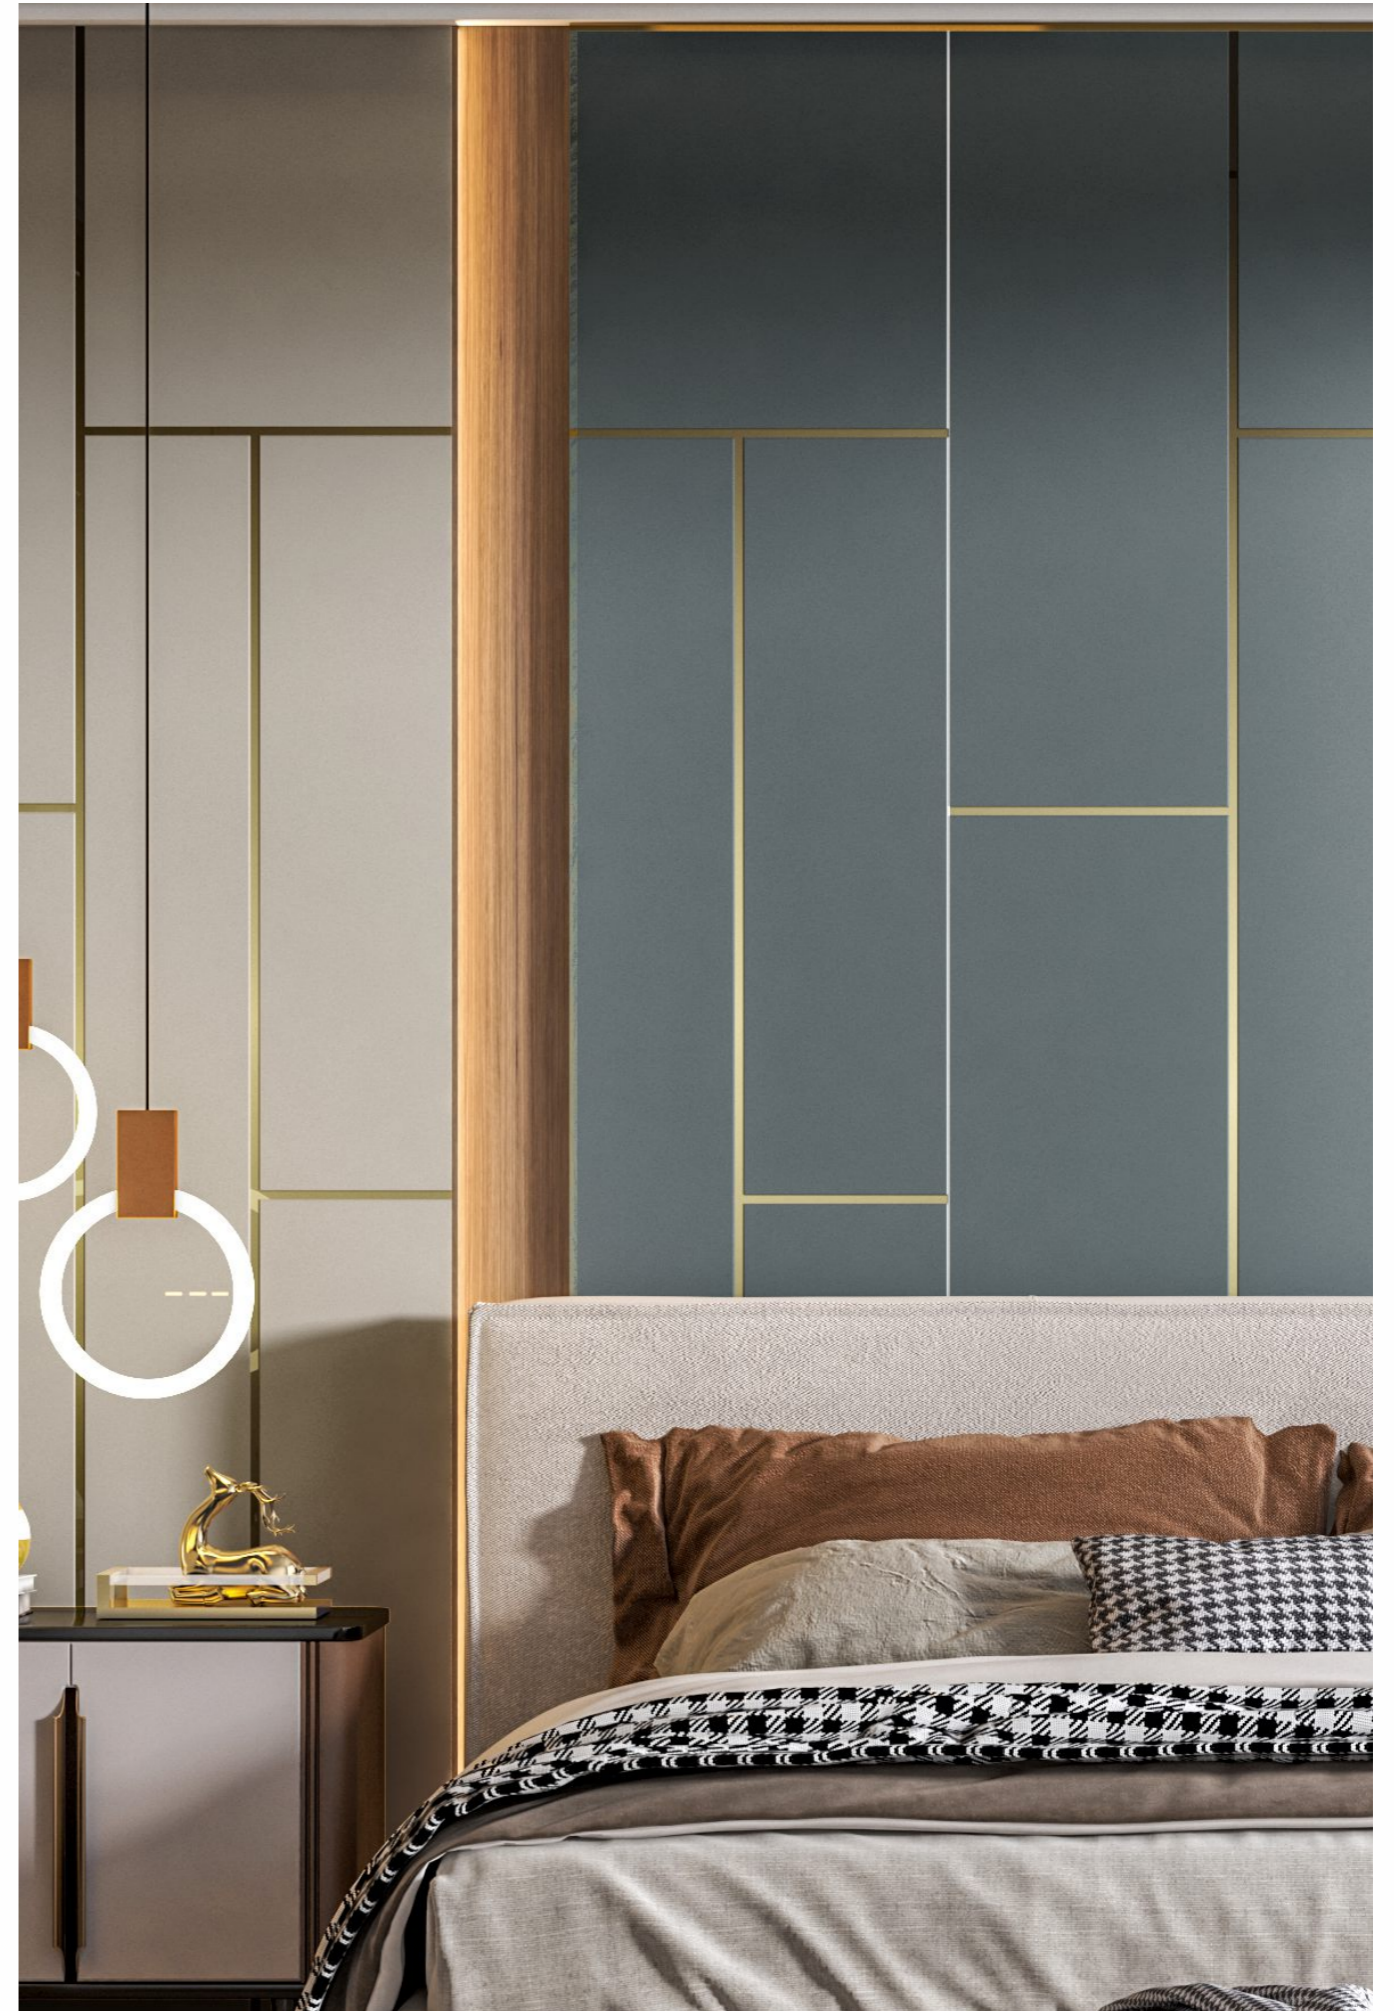

2700mm
x 1200mm

3mm
thickness

Desire
Mirror Panels

www.aonedecor.com.au

505

2700mm
x 1200mm

3mm
thickness

Desire
Mirror Panels